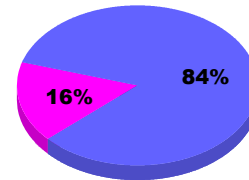

Gender Comparison 2012-2013

Jul/Aug/Sep

Legend: Male (Blue), Female (Magenta)